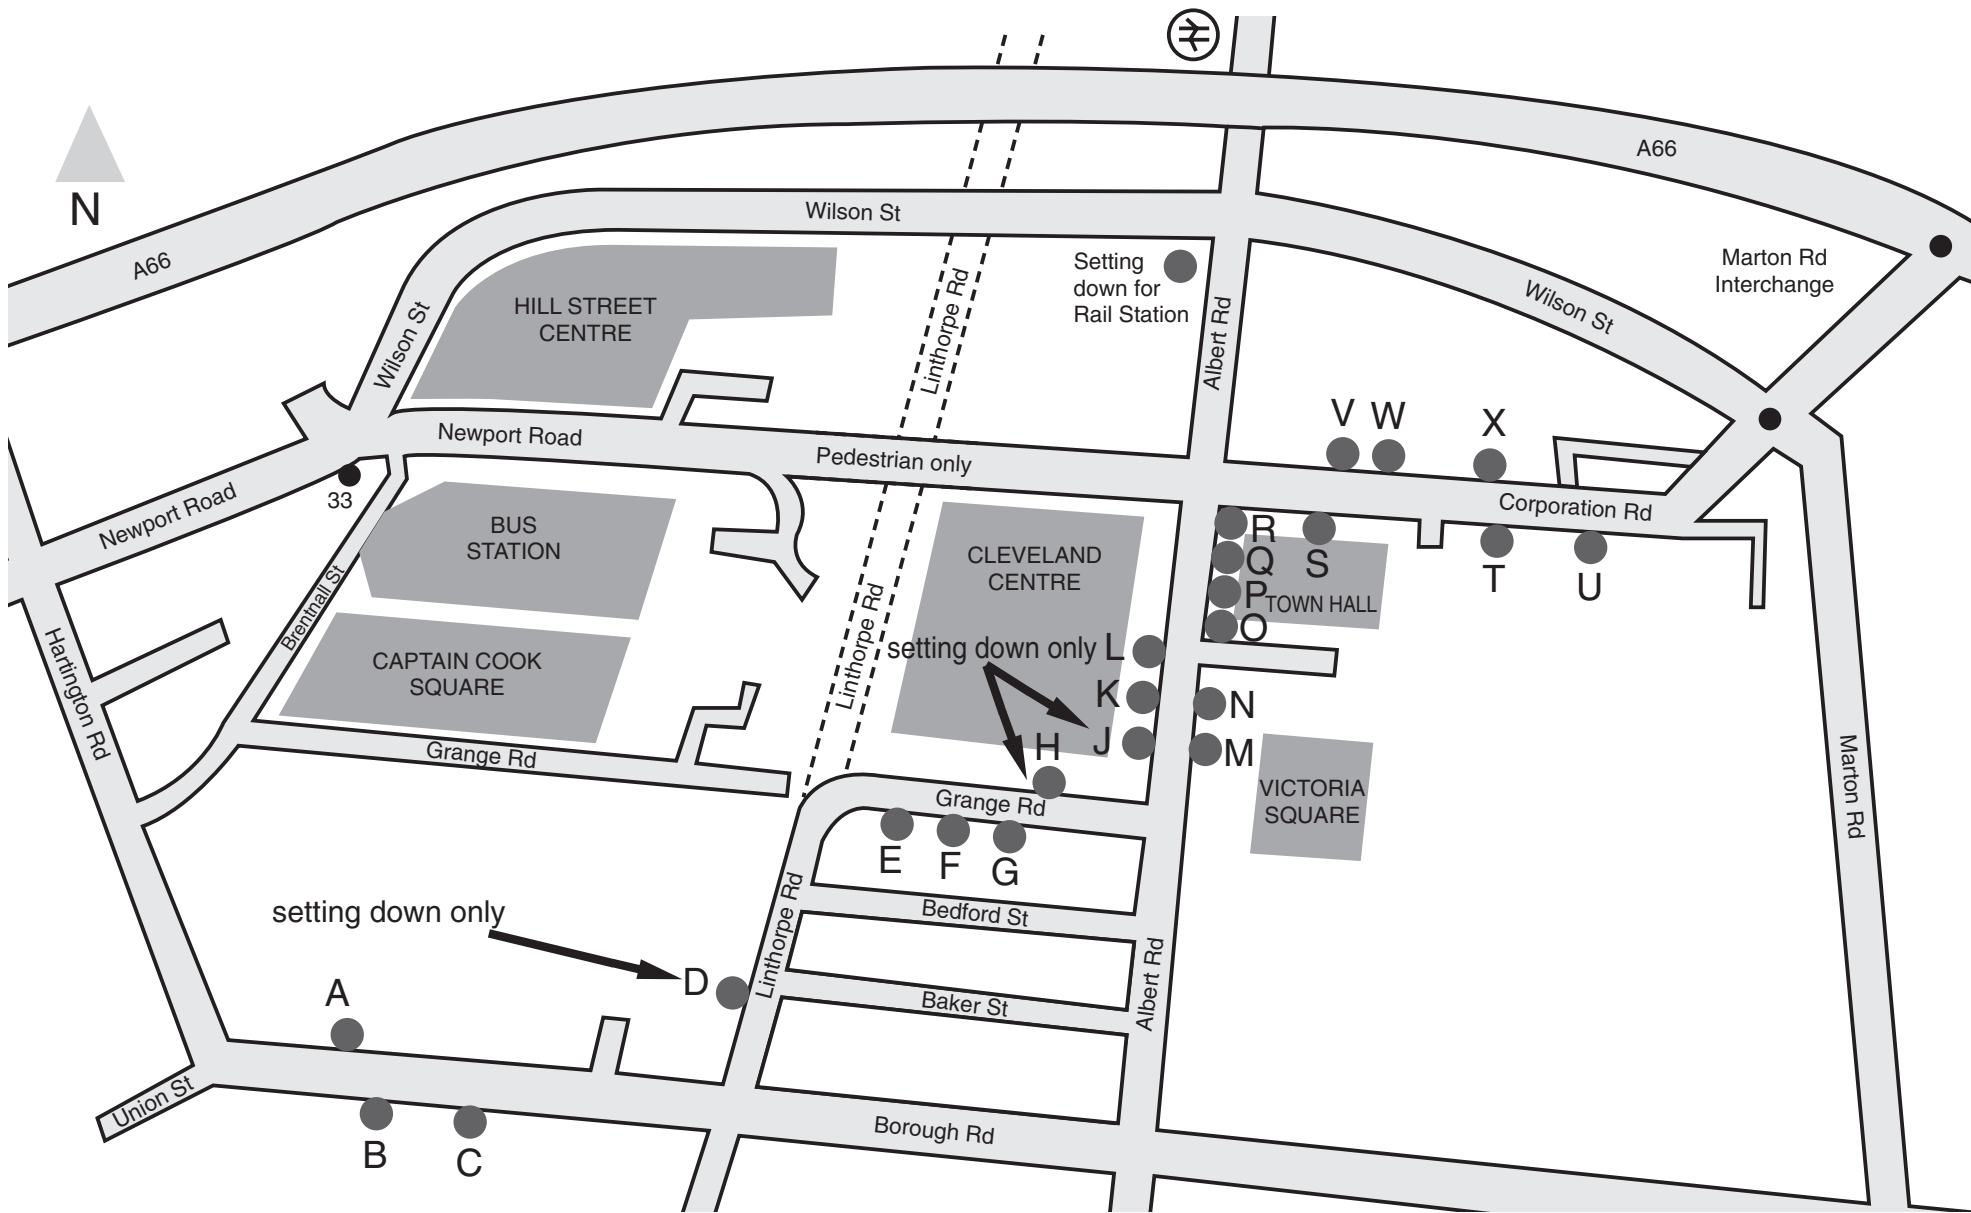

MIDDLESBROUGH TOWN CENTRE BUS STOPS